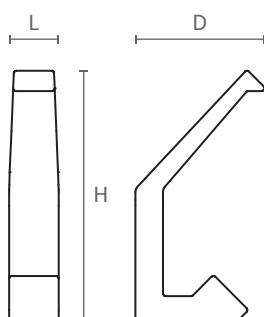

ART. **1400**

design: Alessandro Masturzo

Gancio in zama pressofusa,
con kit di fissaggio a scomparsa.

Die-cast zamac coat hanger,
with invisible hooking system included.

Misure / Sizes

Finiture / Finishes

Antracite
Anthracite

Cromo
Chrome

Nichel satinato
Satined nickel

ART.	L	H	D
1400	18	91	47